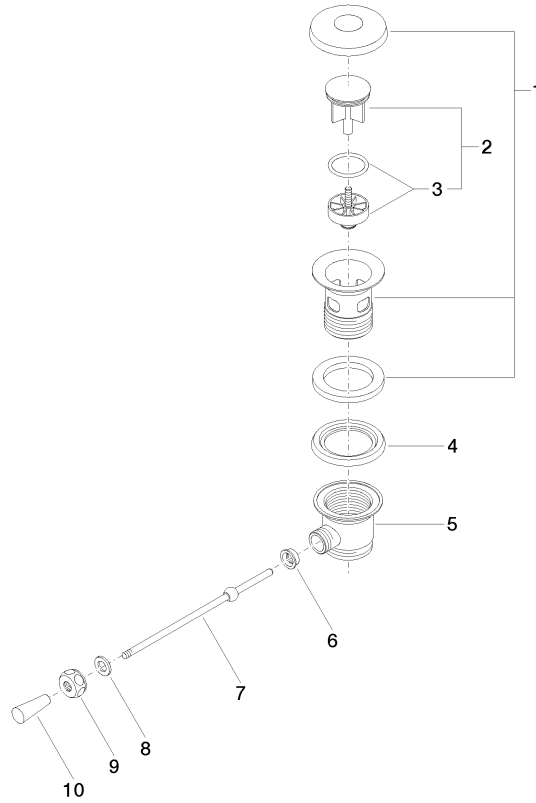

10 300 970

- length of knee lever 185 mm

Only suitable for basins with an overflow.

Fits: IMO, LULU, MADISON, MEM, TARA,
CL.1, LISSÉ, VAIA, META, CYO

	Matte Black	10 300 970-33
	Chrome	10 300 970-00
	Brushed Platinum	10 300 970-06
	Platinum	10 300 970-08
	Durabrand (23kt Gold)	10 300 970-09
	Dark Chrome	10 300 970-19
	Light Gold	10 300 970-26
	Brushed Light Gold	10 300 970-27
	Brushed Durabrand (23kt Gold)	10 300 970-28
	Brushed Bronze	10 300 970-42
	Brushed Champagne (22kt Gold)	10 300 970-46
	Champagne (22kt Gold)	10 300 970-47
	Brushed Chrome	10 300 970-93
	Brushed Dark Platinum	10 300 970-99

10 300 970

10 300 970

Parts for other finishes can be found here: [Chrome](#)

Spare parts list

No.	Item Number	Name	Quantity used	Delivery time
1	90 11 01 026 00-33	cup	1	30
2	04 31 20 016 00-33	plug	1	30
3	04 28 10 026 00 90	accessories	1	2
4	09 14 03 025 90	seal	1	2
5	09 11 01 023-33	cup	1	30
6	09 14 05 040 90	seal	1	2
7	09 31 09 055-33	pull-rod	1	60
8	09 30 11 049 90	disc	1	2
9	09 23 30 003-33	nut	1	60
10	09 20 01 040-33	handle	1	30